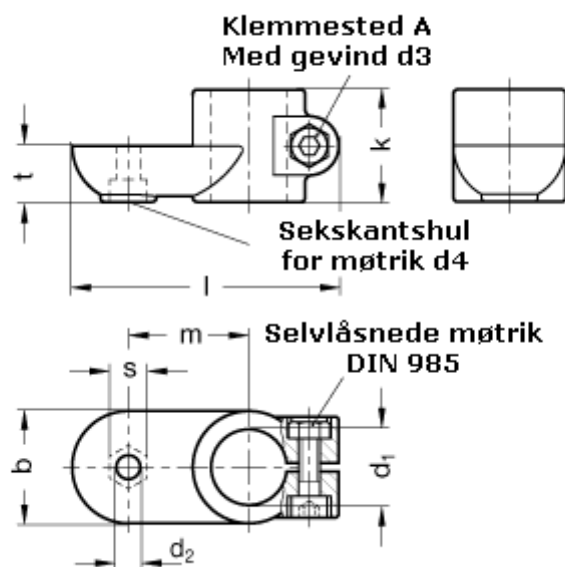

Article number: 20274B42AV2BL

Description: E+G Swivel clamp connector
GN274-B42-AV-2-BL

Measures

b = 65

s = 17

d1 = B42

t = 32.5

d2 = 10.5

d3 = M10

d4 = M10

k = 65

l = 148

m = 70